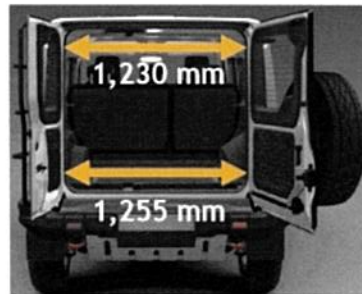

STATION WAGON VS UTILITY WAGON - LOADSPACE

35''

2.6'

1.59''