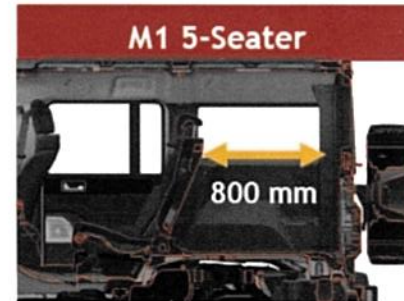

STATION WAGON VS UTILITY WAGON - LOADSPACE

35''

2.6'

1.59''