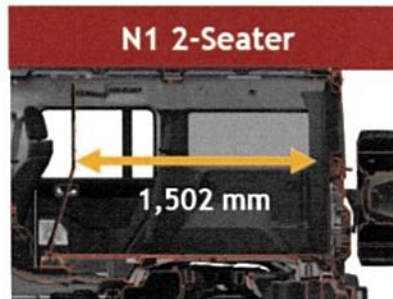

STATION WAGON VS UTILITY WAGON - LOADSPACE

35''

2.6'

1.59''