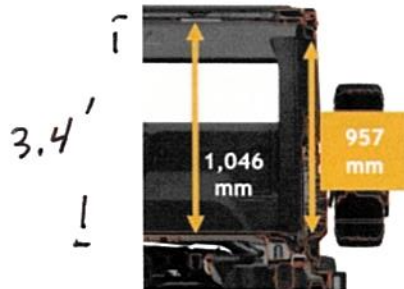

STATION WAGON VS UTILITY WAGON - LOADSPACE

35''

2.6'

1.59''